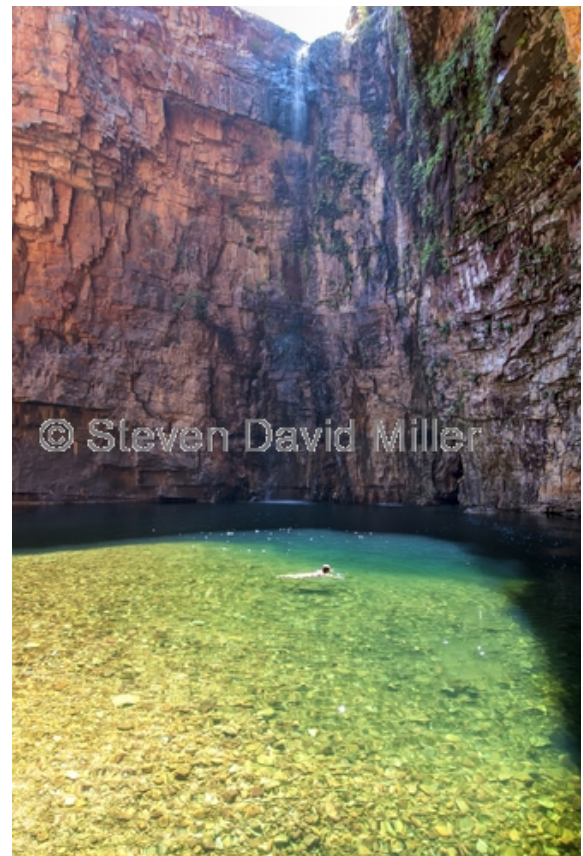

© Steven David Miller

LICENSED_SDM_EmmaGorge_05110606.jpg

Natural Wanders

LICENSED_SDM_EmmaGorge_28100631.jpg

LICENSED_SDM_EmmaGorge_28100632.jpg

LICENSED_SDM_KimberleyRose_06261401.jpg

LICENSED_SDM_EIQuestroRiverCrossing_06110607.j